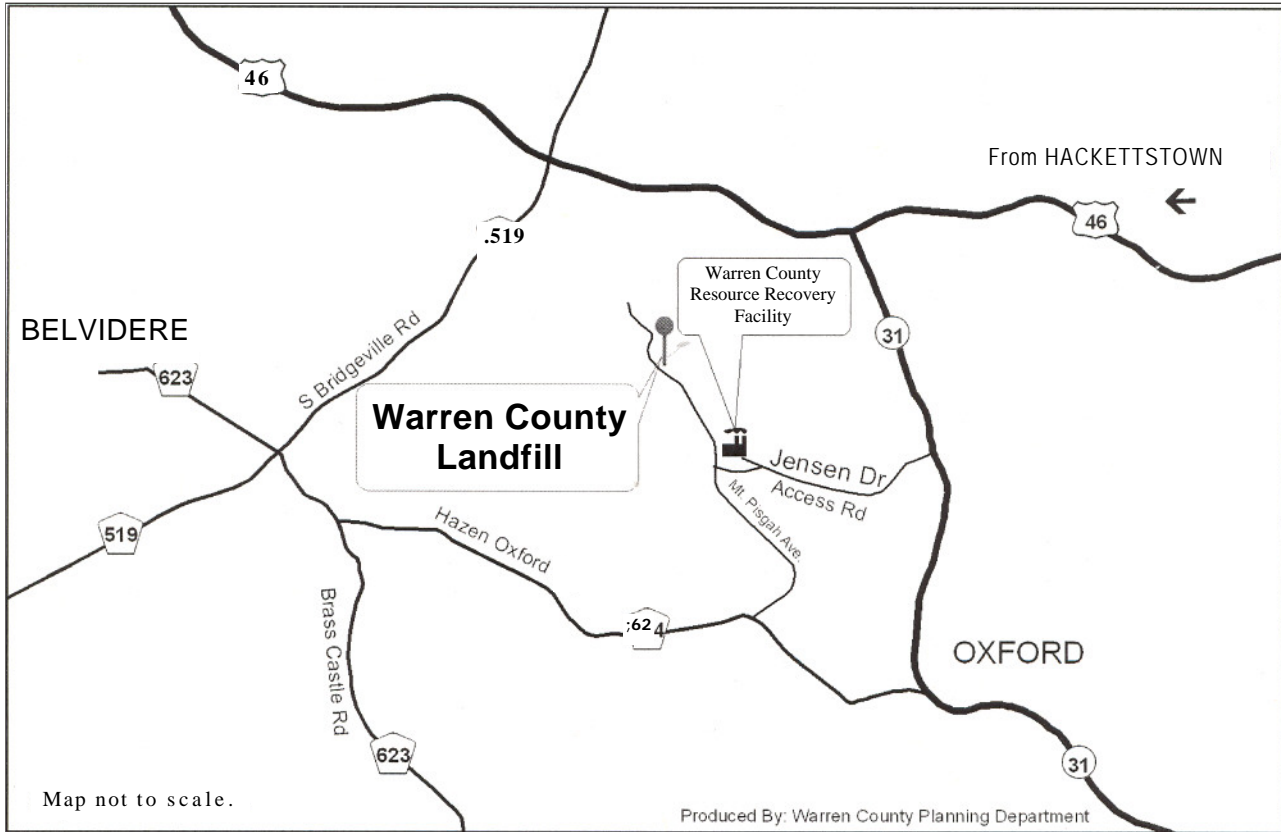

From Columbia

From Blairstown and Hope

From HACKETTSTOWN

BELVIDERE

**Warren County  
Landfill**

Warren County  
Resource Recovery  
Facility

Jensen Dr  
Access Rd

Mt. Pisgah Ave

Hazen Oxford

S Bridgeville Rd

Brass Castle Rd

OXFORD

Map not to scale.

Produced By: Warren County Planning Department

↑  
From Rt 57  
Washington Borough

↑  
From Rt 57  
Washington Borough